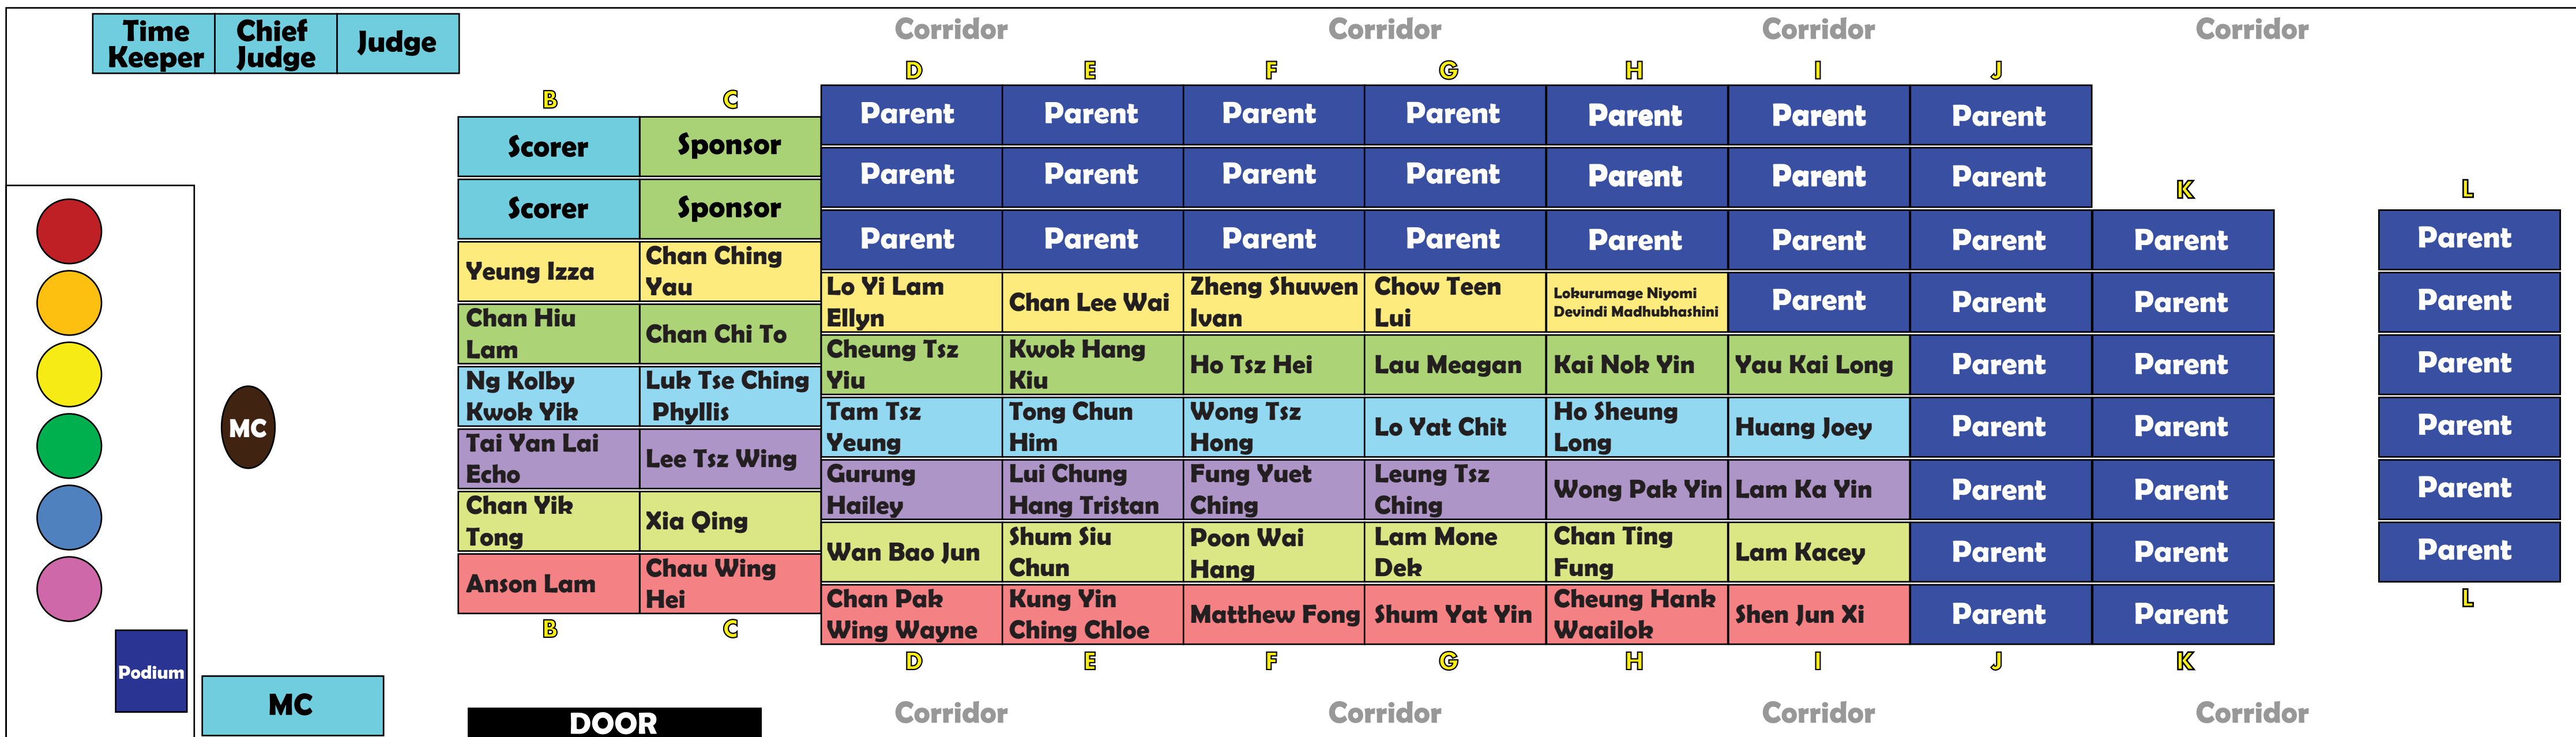

"Super Speller"

《英文串字精英盃》

The 4th Hong Kong Inter-Primary School Spelling Competition 2018
 第四屆全港小學聯校串字比賽

Primary 3 Seating Plan

Due to limitation of seats, please note:

1. Only ONE teacher per school is allowed to attend the event
2. Only ONE parent per participant is allowed to attend the event